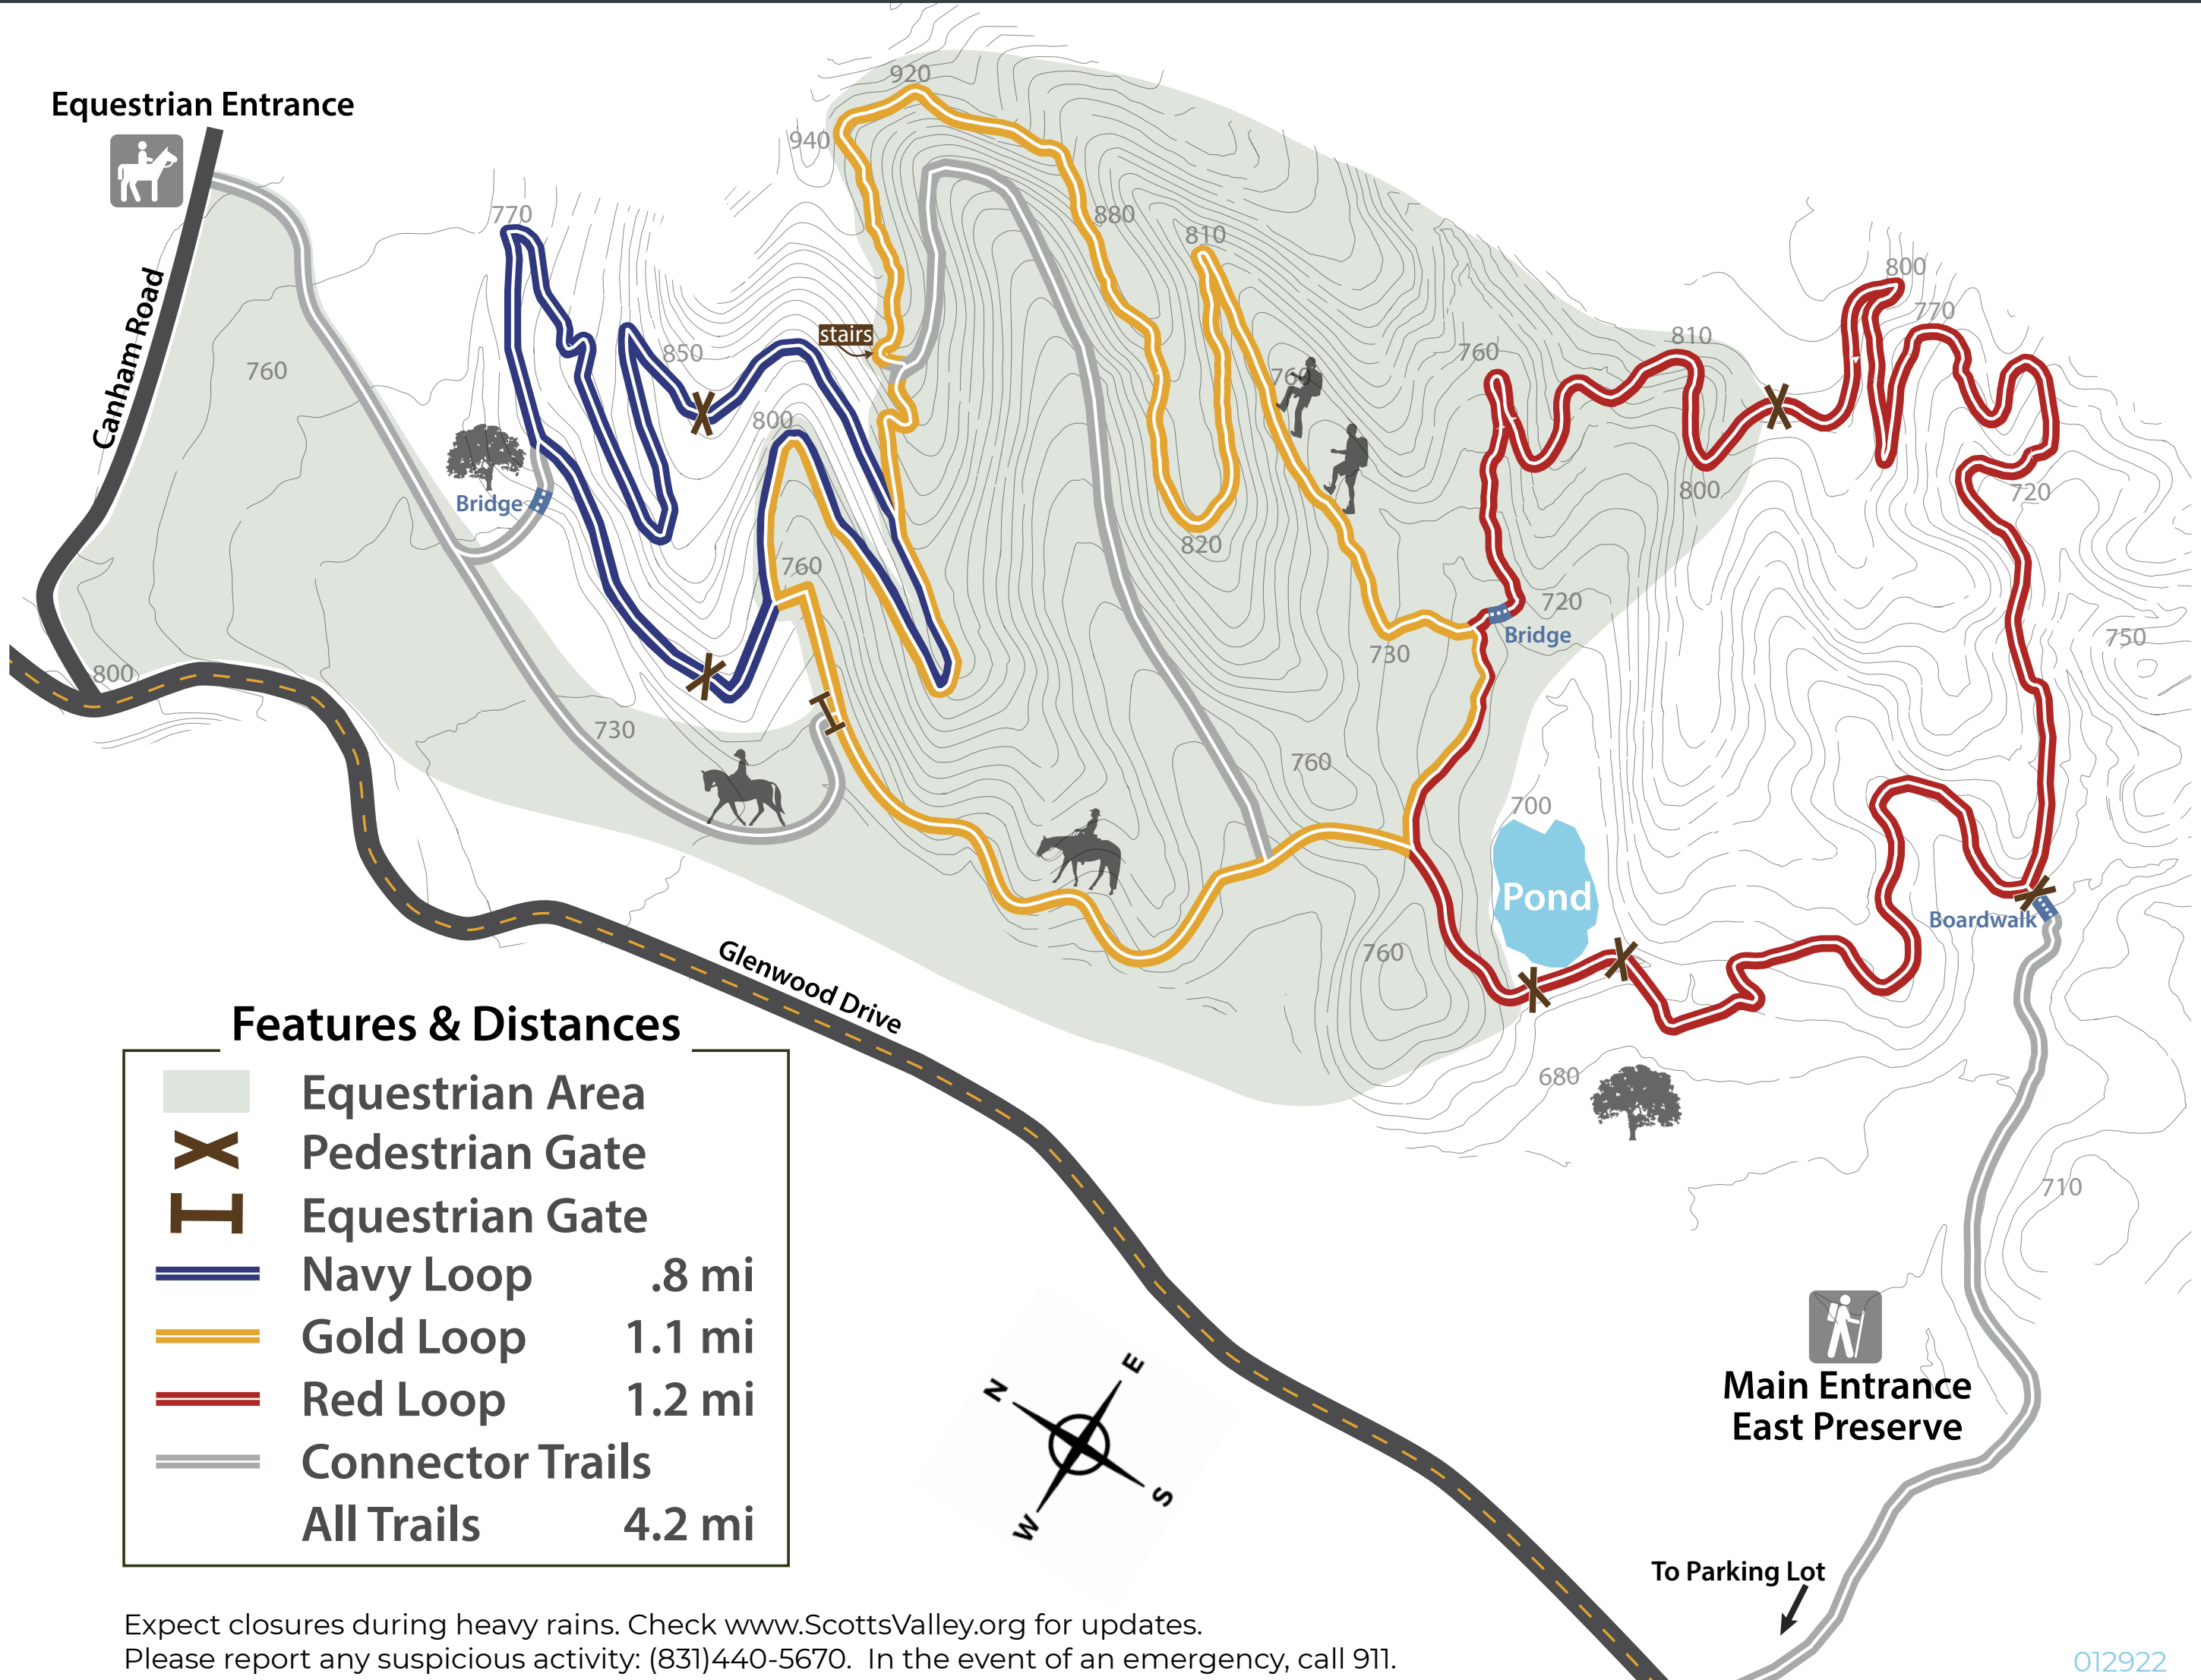

City of Scotts Valley

East Glenwood Open Space Preserve Equestrian Map

Expect closures during heavy rains. Check www.ScottsValley.org for updates.
 Please report any suspicious activity: (831)440-5670. In the event of an emergency, call 911.