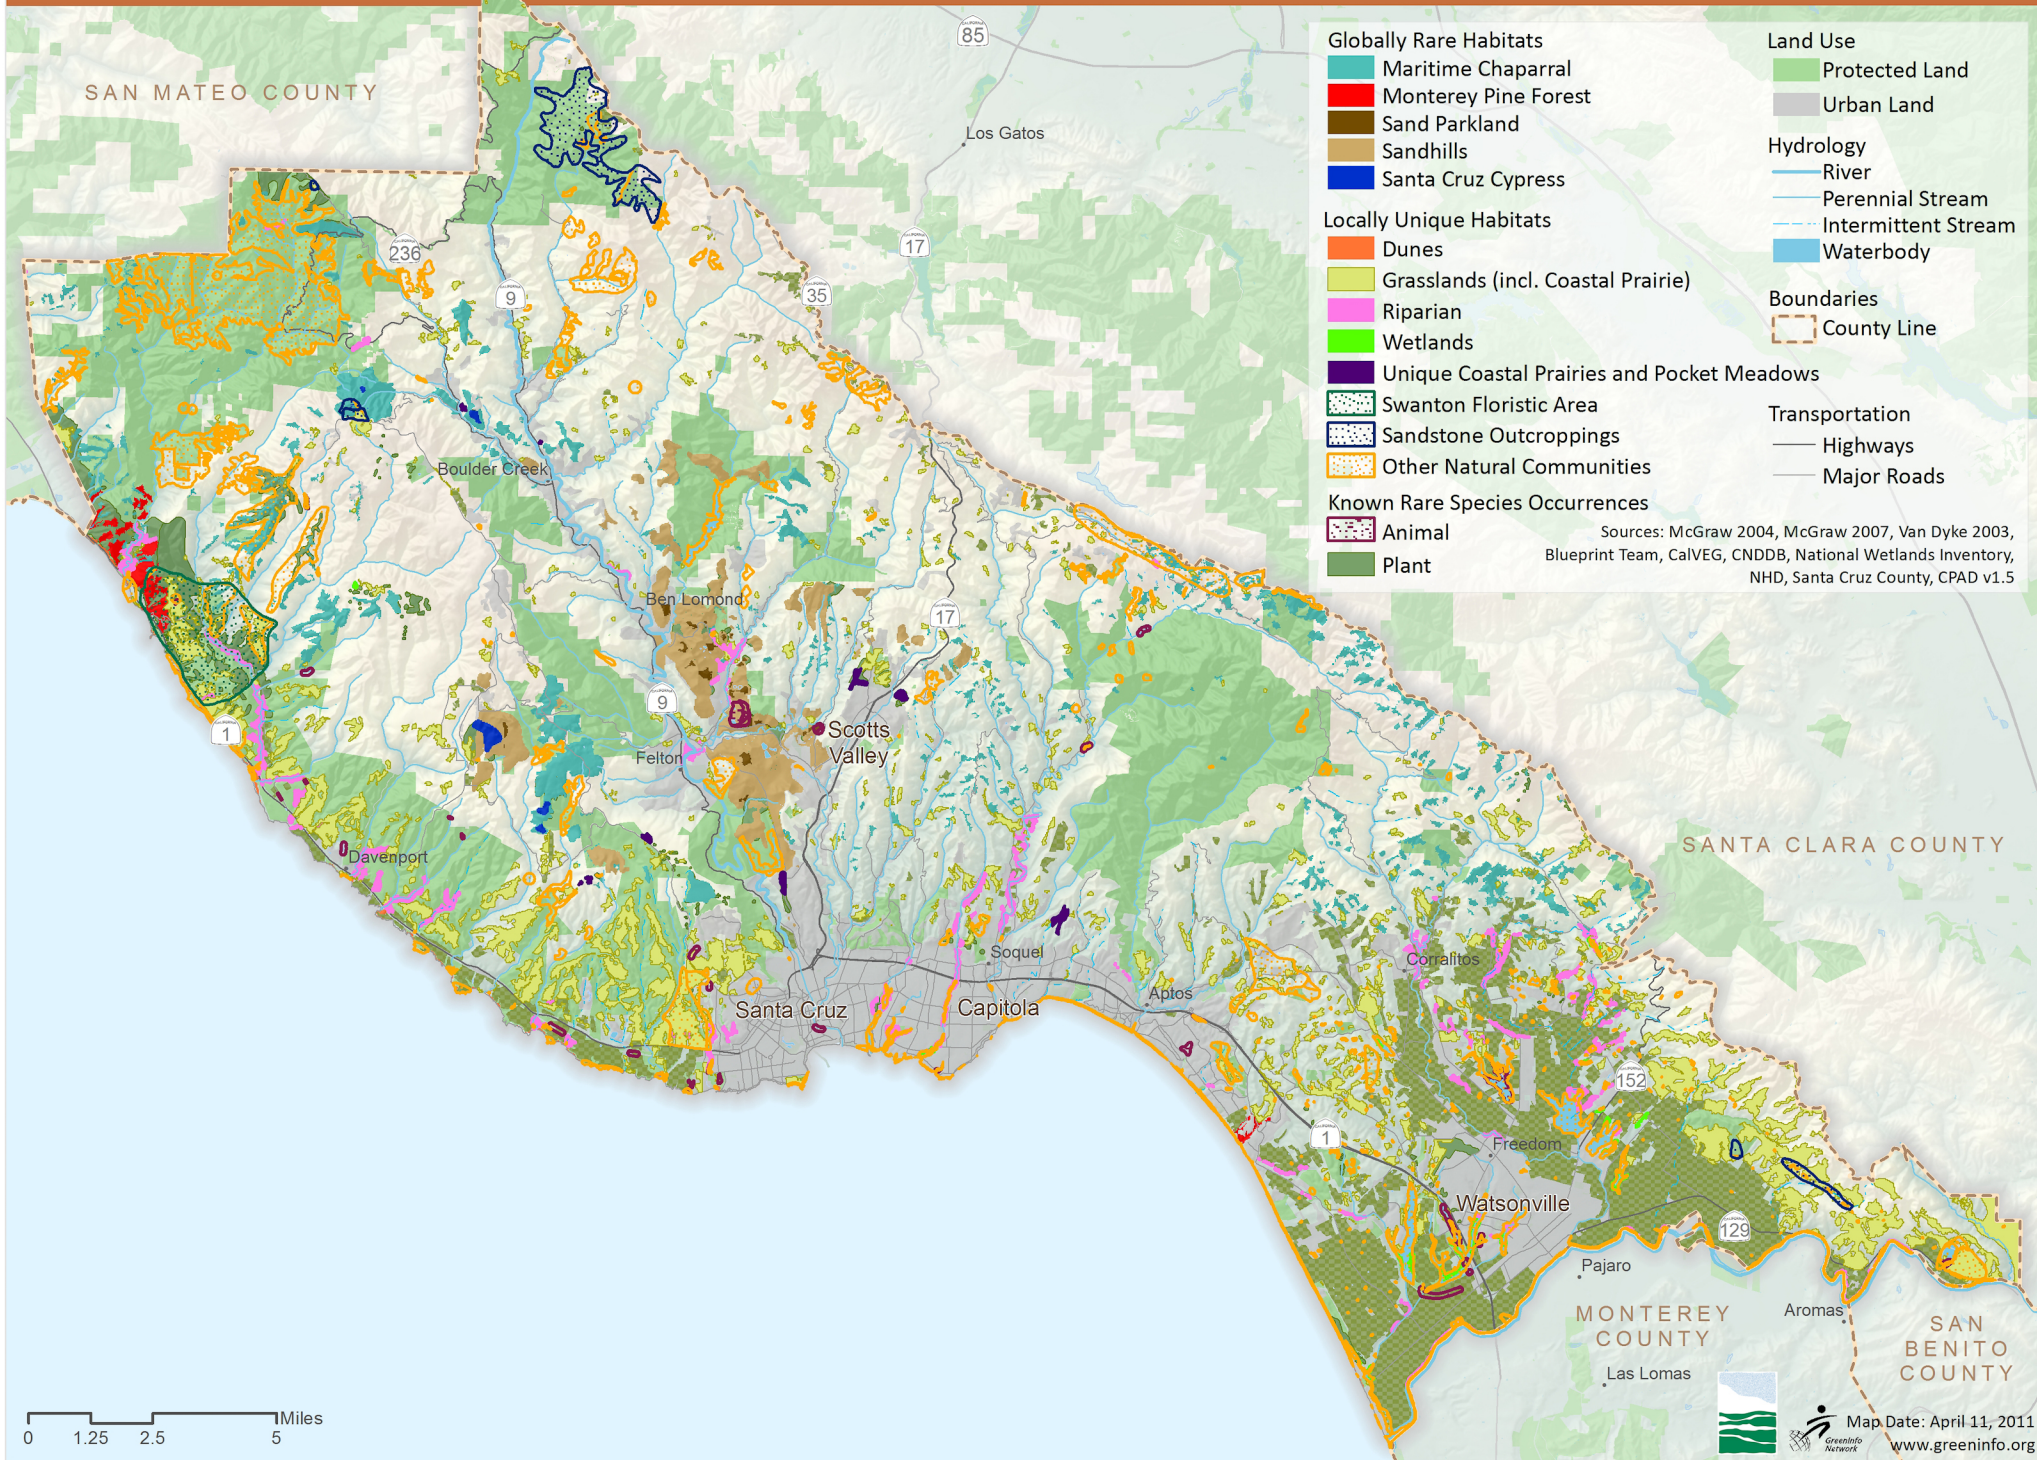

Globally Rare and Unique Terrestrial Habitats of Santa Cruz County

0 1.25 2.5 5 Miles

Map Date: April 11, 2011
www.greeninfo.org