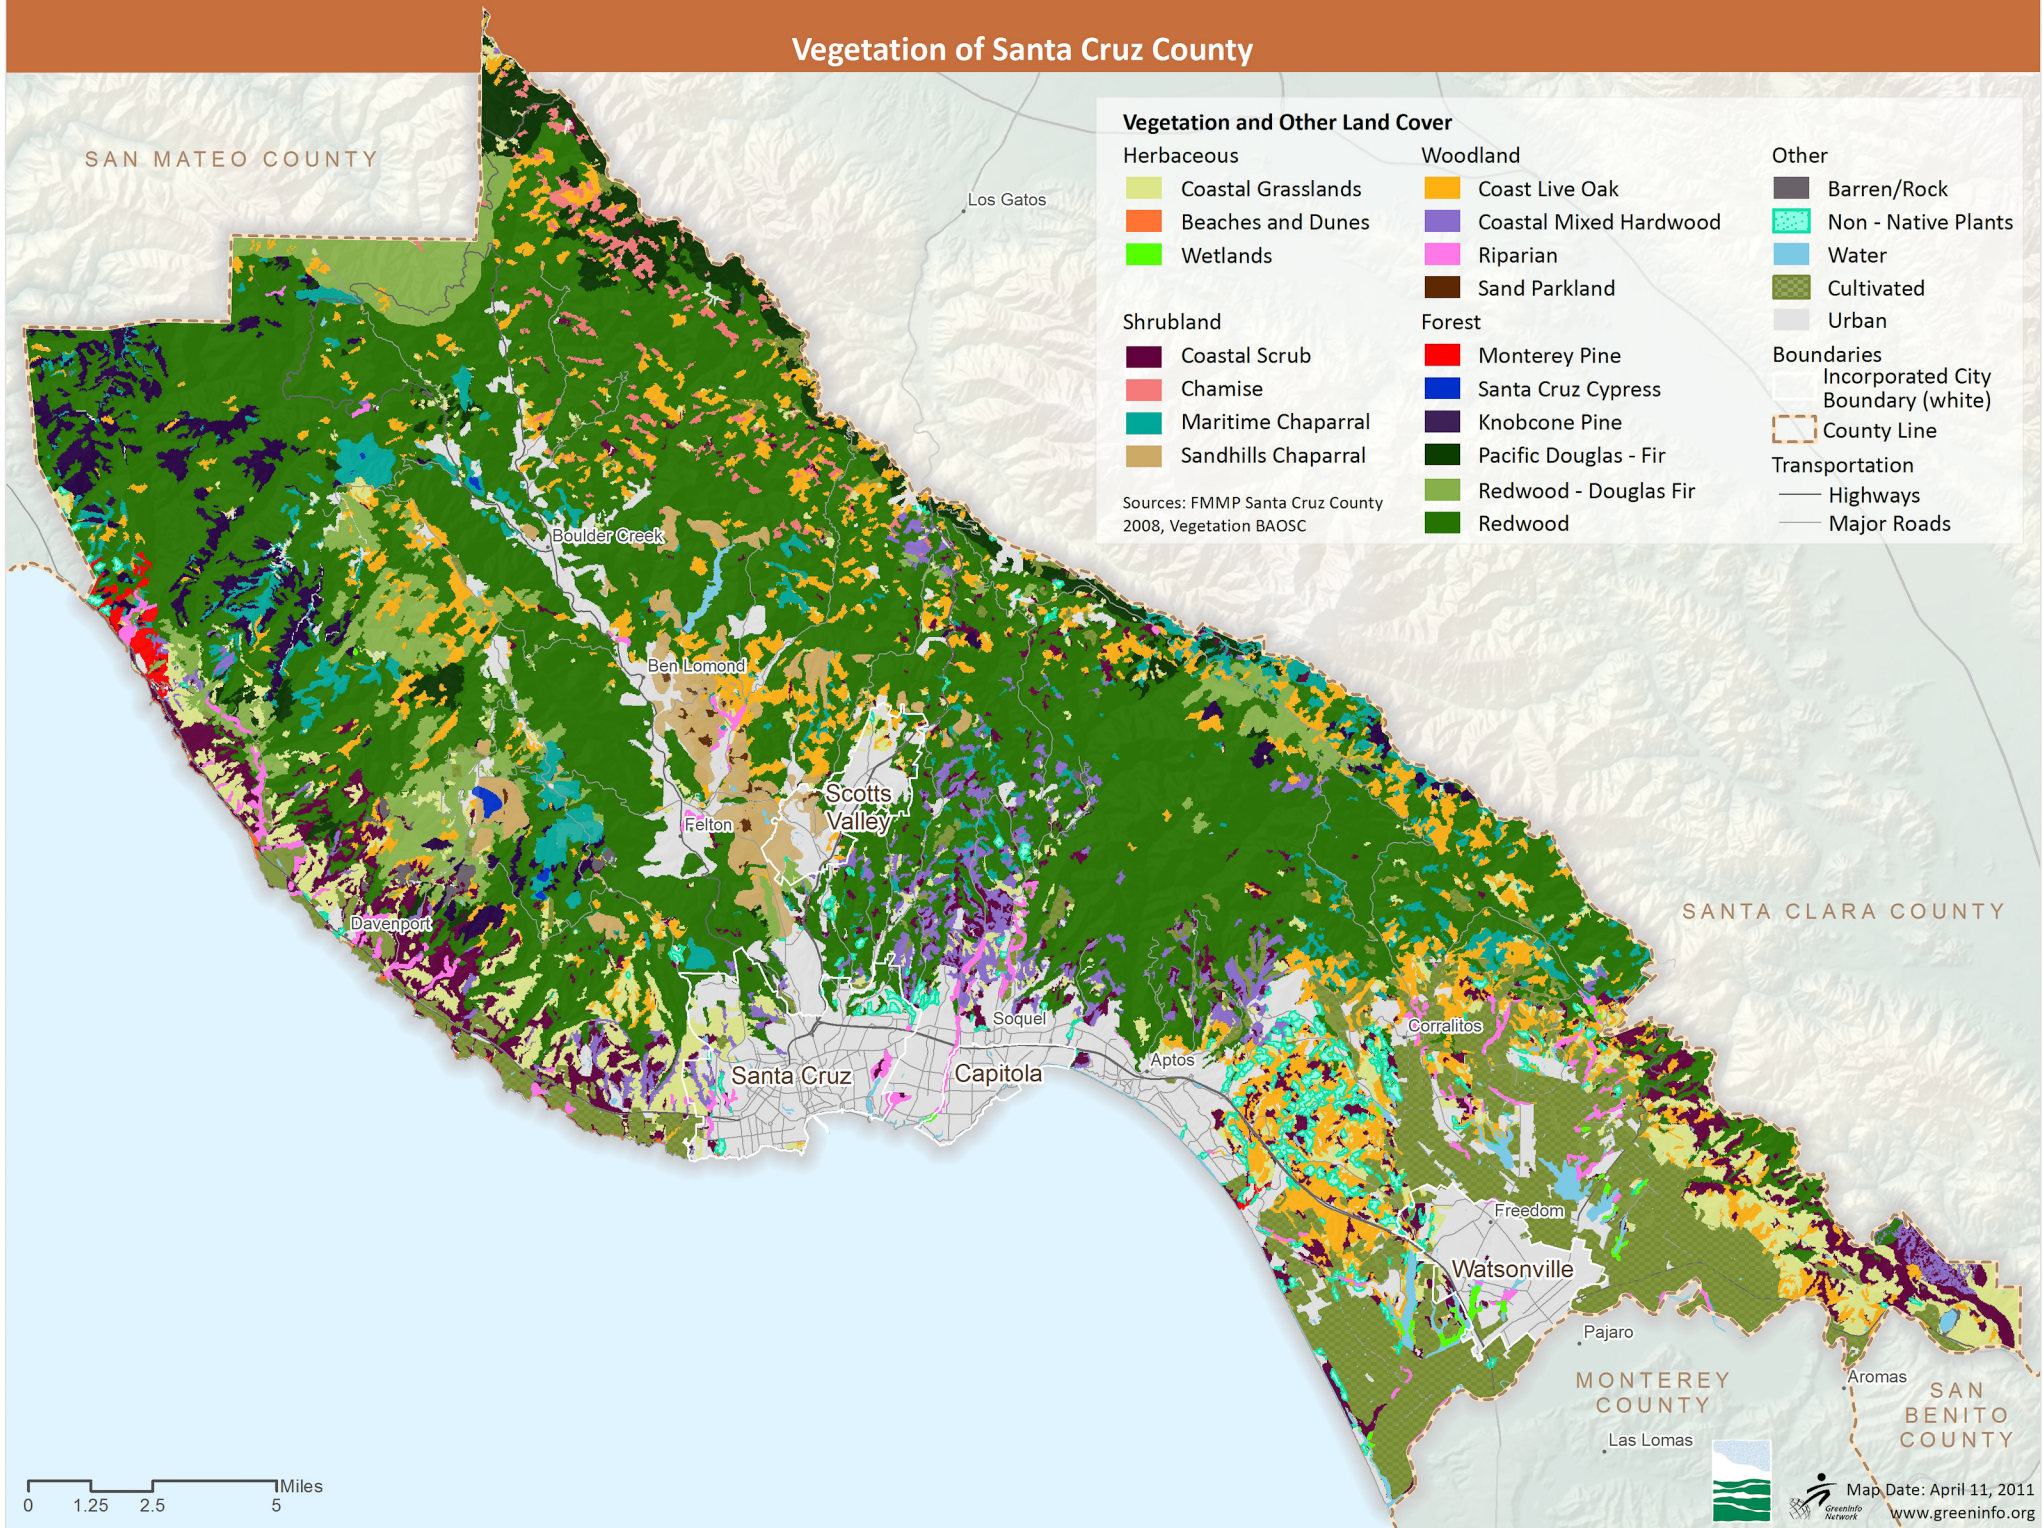

# Vegetation of Santa Cruz County

0 1.25 2.5 5 Miles

Map Date: April 11, 2011  
www.greeninfo.org