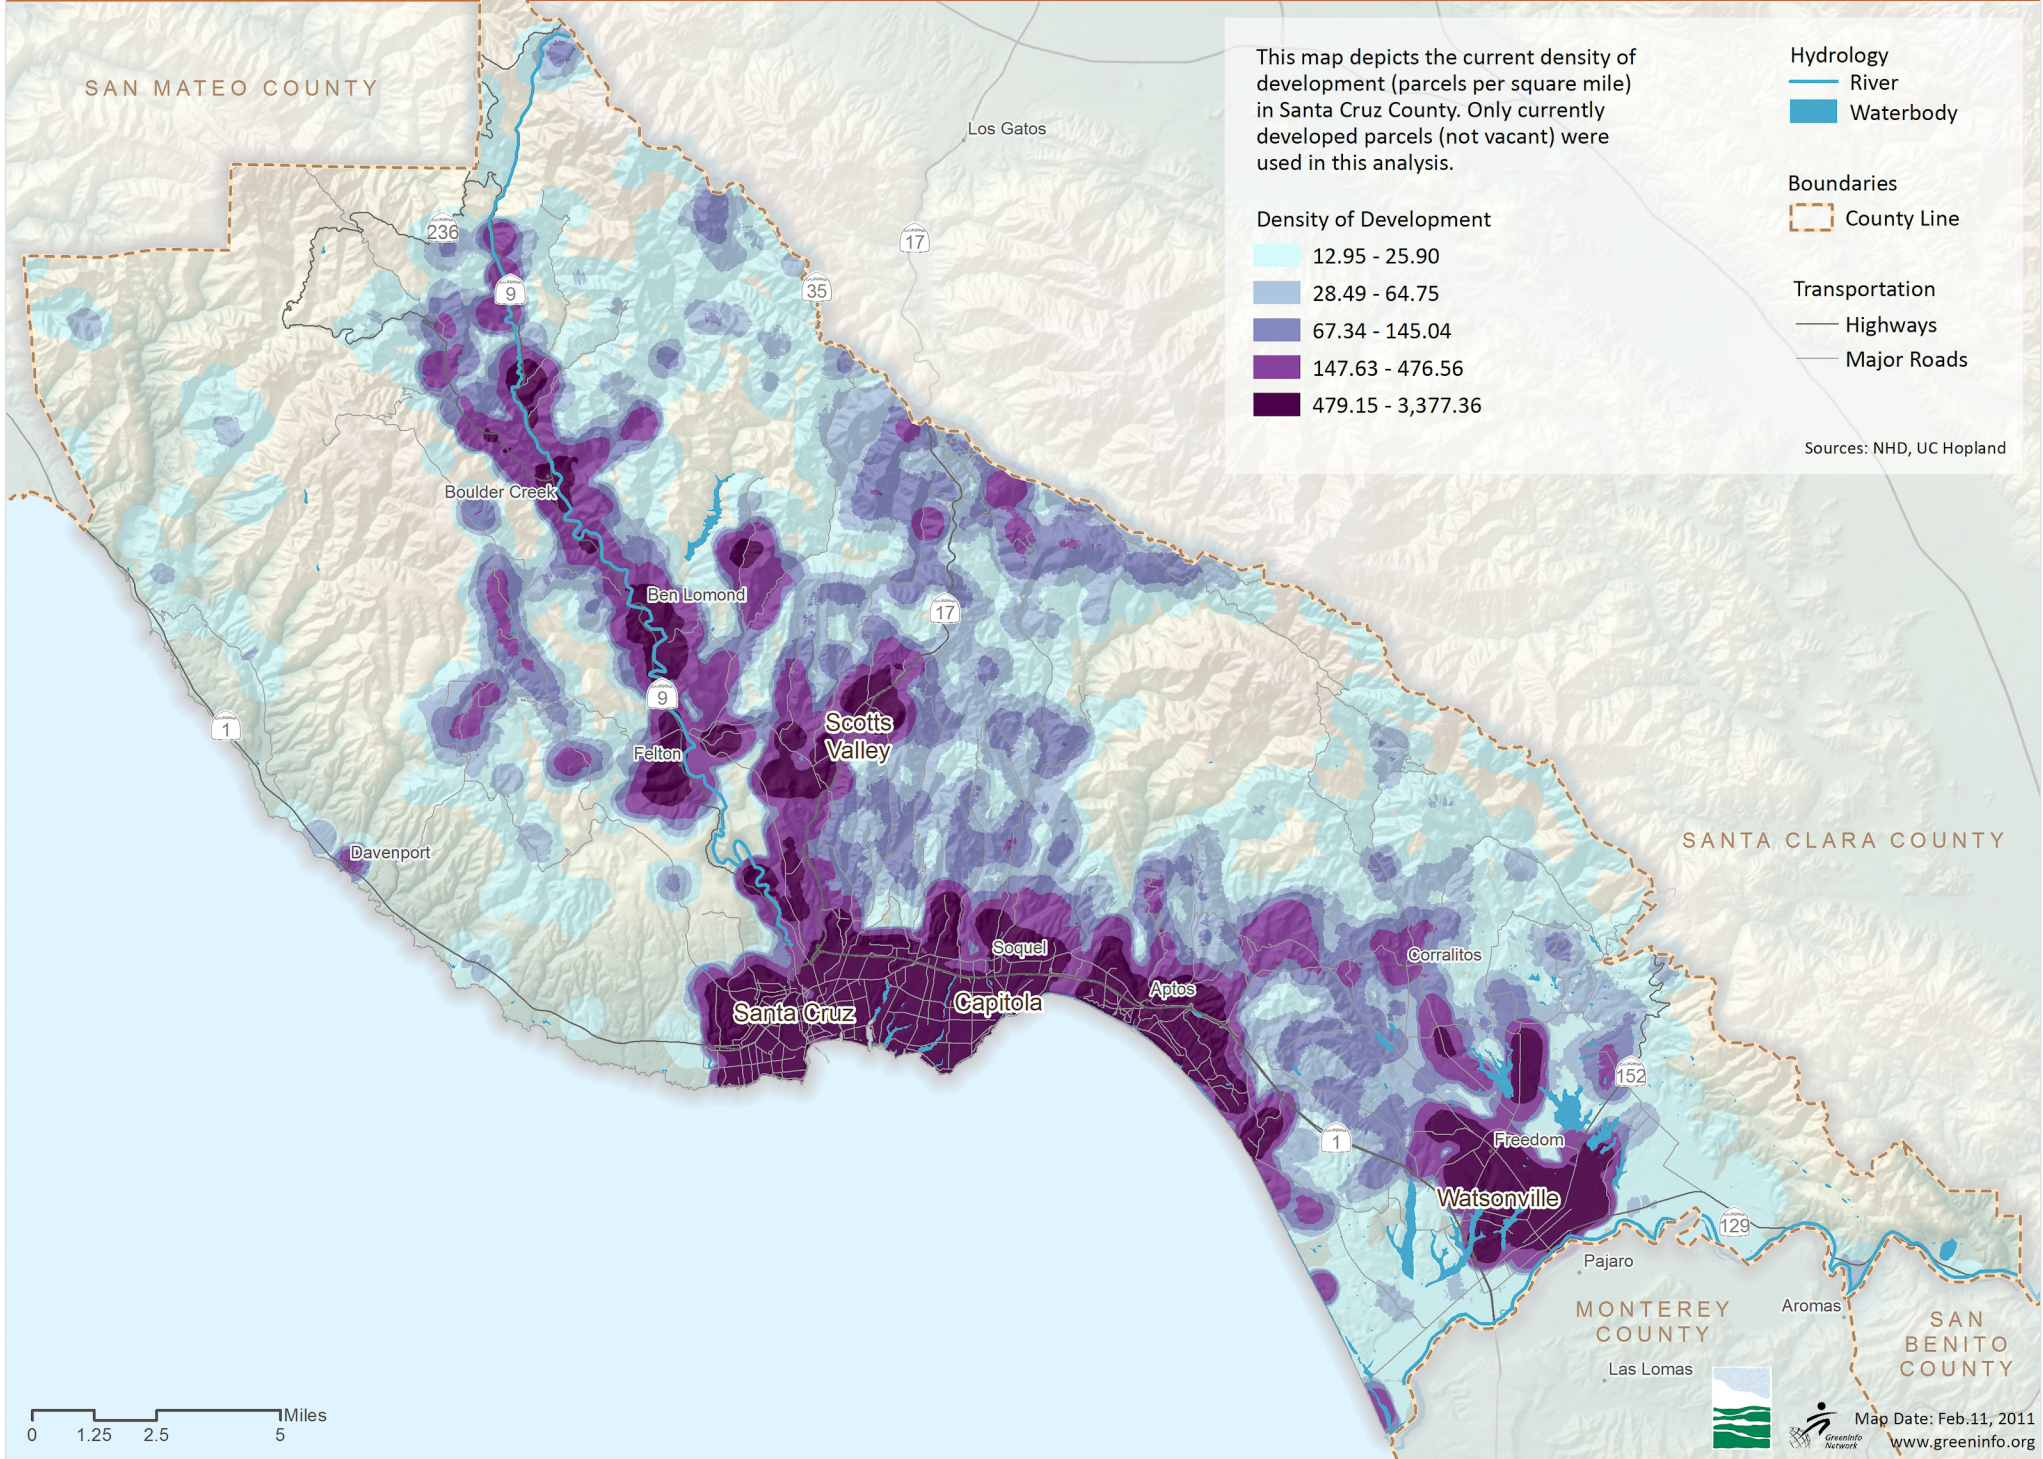

Parcel Density

0 1.25 2.5 5 Miles

Map Date: Feb. 11, 2011
www.greeninfo.org